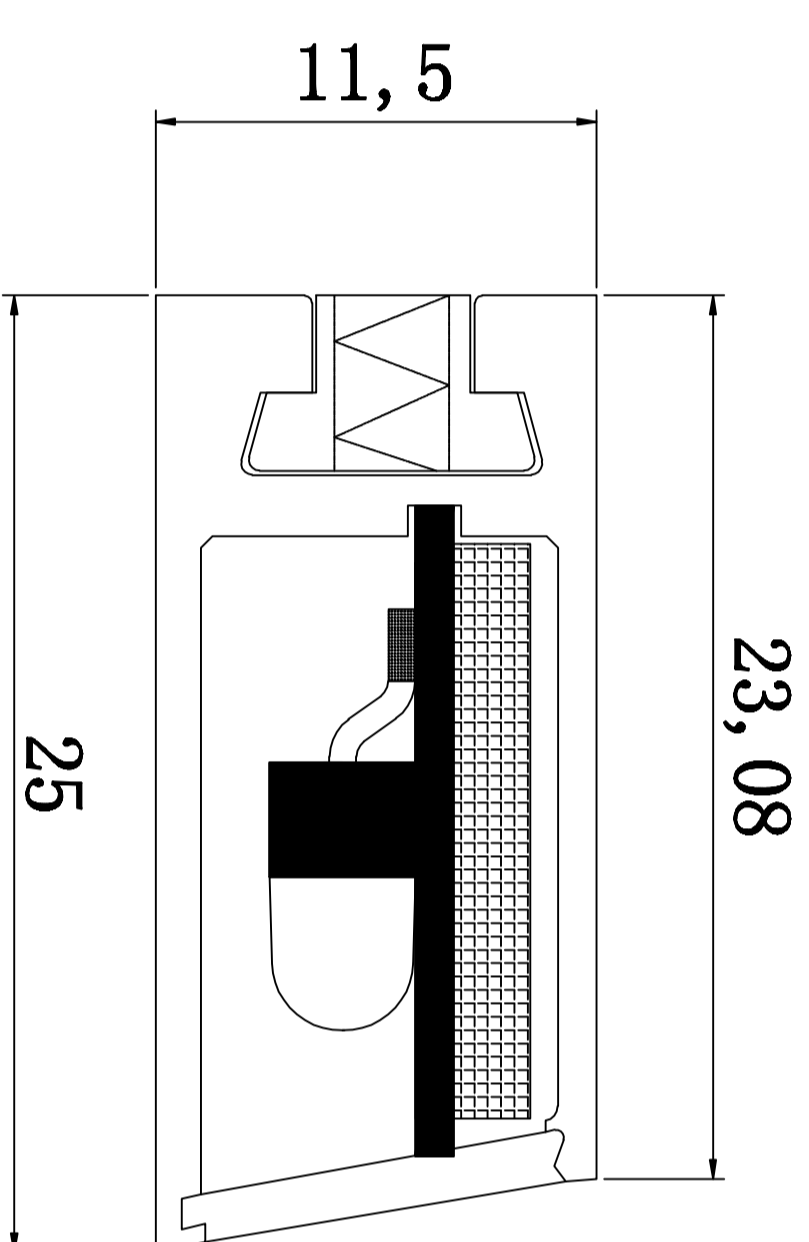

8 7 6 5 4 3 2 1

F

外形尺寸2932MM

显示尺寸2882MM

11.5

E

65"

65"

D

外形尺寸1686MM

显示尺寸1636MM

65"

65"

C

USB 2米

B

### 截面G

TOLERANCES  
(UNLESS OTHERWISE STATED)

DECIMALS

ANGLES ±0.5°

> 2000mm	±0.00mm
1600 < X ≤ 2000mm	±1.20mm
1200 < X ≤ 1600mm	±0.80mm
800 < X ≤ 1200mm	±0.50mm
400 < X ≤ 800mm	±0.30mm
120 < X ≤ 400mm	±0.20mm
30 < X ≤ 120mm	±0.15mm
≤ 30mm	±0.15mm

## GreenTouch Technology Co., Ltd

Model No.:	GT-IR-TH65-2X2A	Size	65-2X2	Scale	1:1
Design	李俊	Date	2020.04.26	Unit	mm
Check	付作书	Date	2020.04.26	Version	A0
Release	汪陈	Date	2020.04.26		

A

8 7 6 5 4 3 2 1