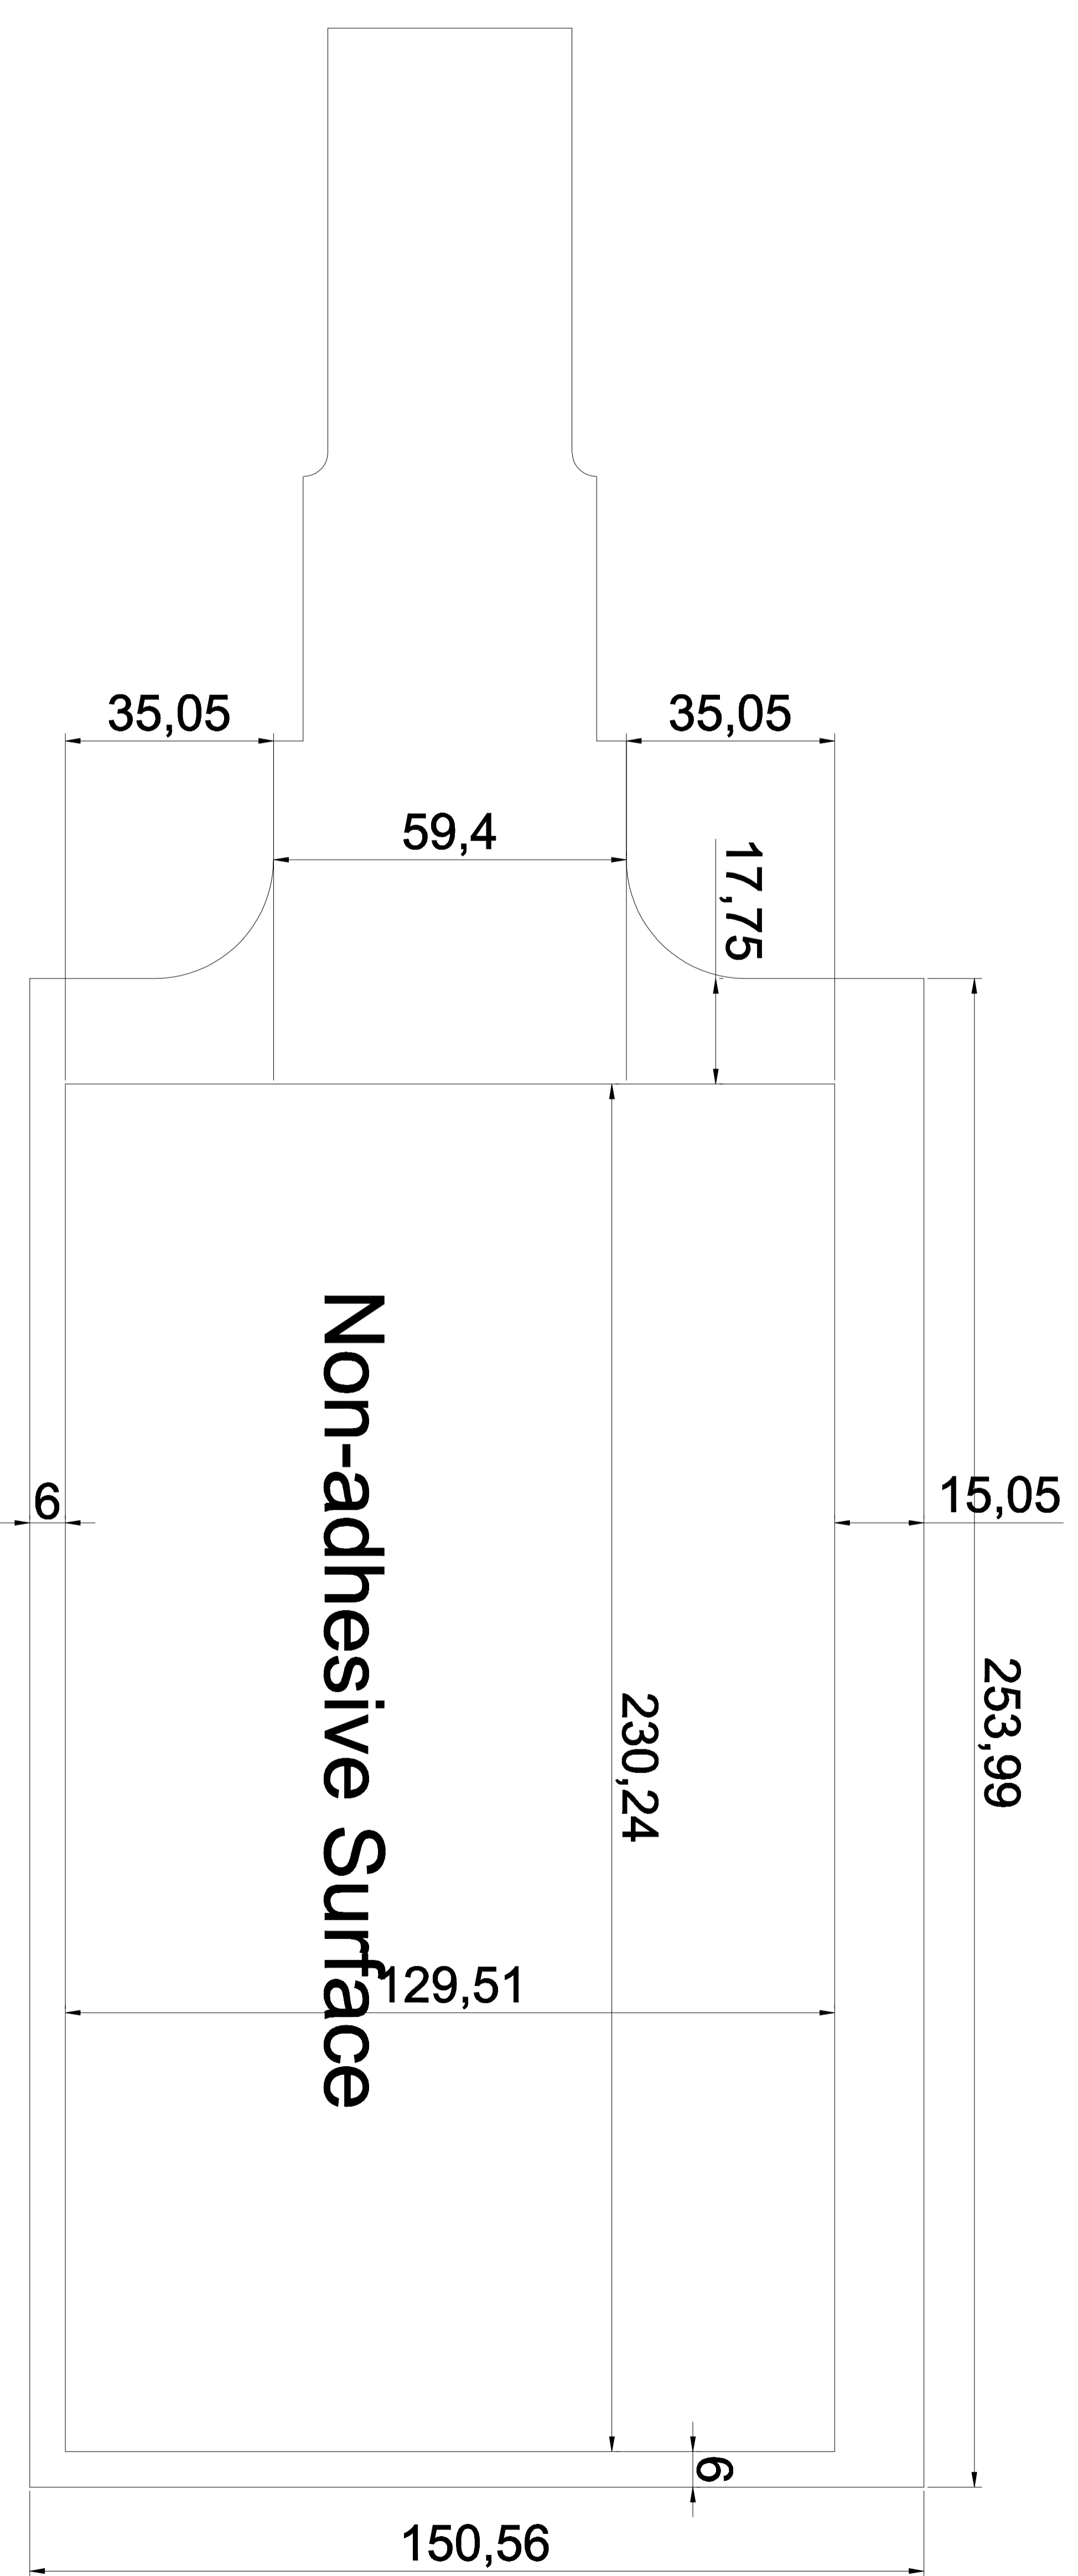

Rev.	Revision Record	Date
1 版	First Sample	

Golden Finger FRONT

Effective width:129.51;Effective height:230.24;Cutting width:150.56;Cutting height:253.99

格林触控
GreenTouch®

Shenzhen GreenTouch Technology Co.,Ltd

Model No.:	Size	Ratio
GT-TF-XTM10.4W-1	10.4"	16:9
Structure	Unit	Scale
F+F	mm	1:1
Design	Date	Page
李俊	2019.11.05	1/1
Check	Date	Version
付作书	2019.11.05	
Release	Date	
邓福生	2019.11.05	