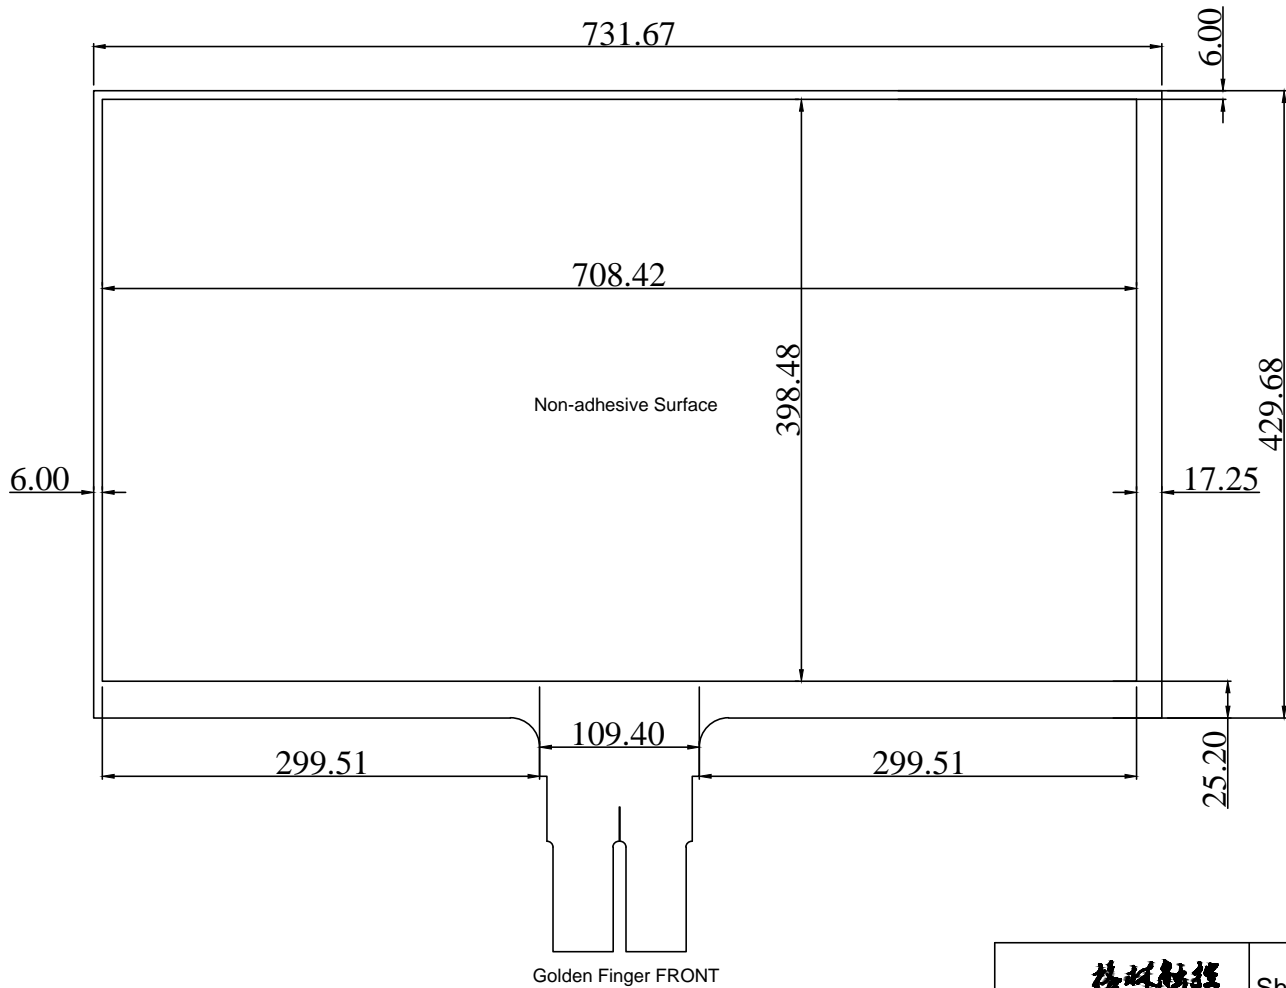

| | | |
|------|-----------------|------|
| Rev. | Revision Record | Date |
| 1版 | First Sample | |

Effective width:708.42;Effective height:398.48;Cutting width:731.67;Cutting height:429.68

| | | | | | |
|---|----------------|--|------------|---|------|
|  | | Shenzhen GreenTouch Technology Co.,Ltd | | | |
| Model No.: | GT-TF-XTA32L-1 | Size | 32" | Ratio | 16:9 |
| Structure | F+F | Unit | mm | Scale | 1:1 |
| Design | | Date | 2017.02.06 | Page | 1/1 |
| Check | | Date | 2017.02.06 | Version | A0 |
| Release | | Date | 2017.02.06 |  | |