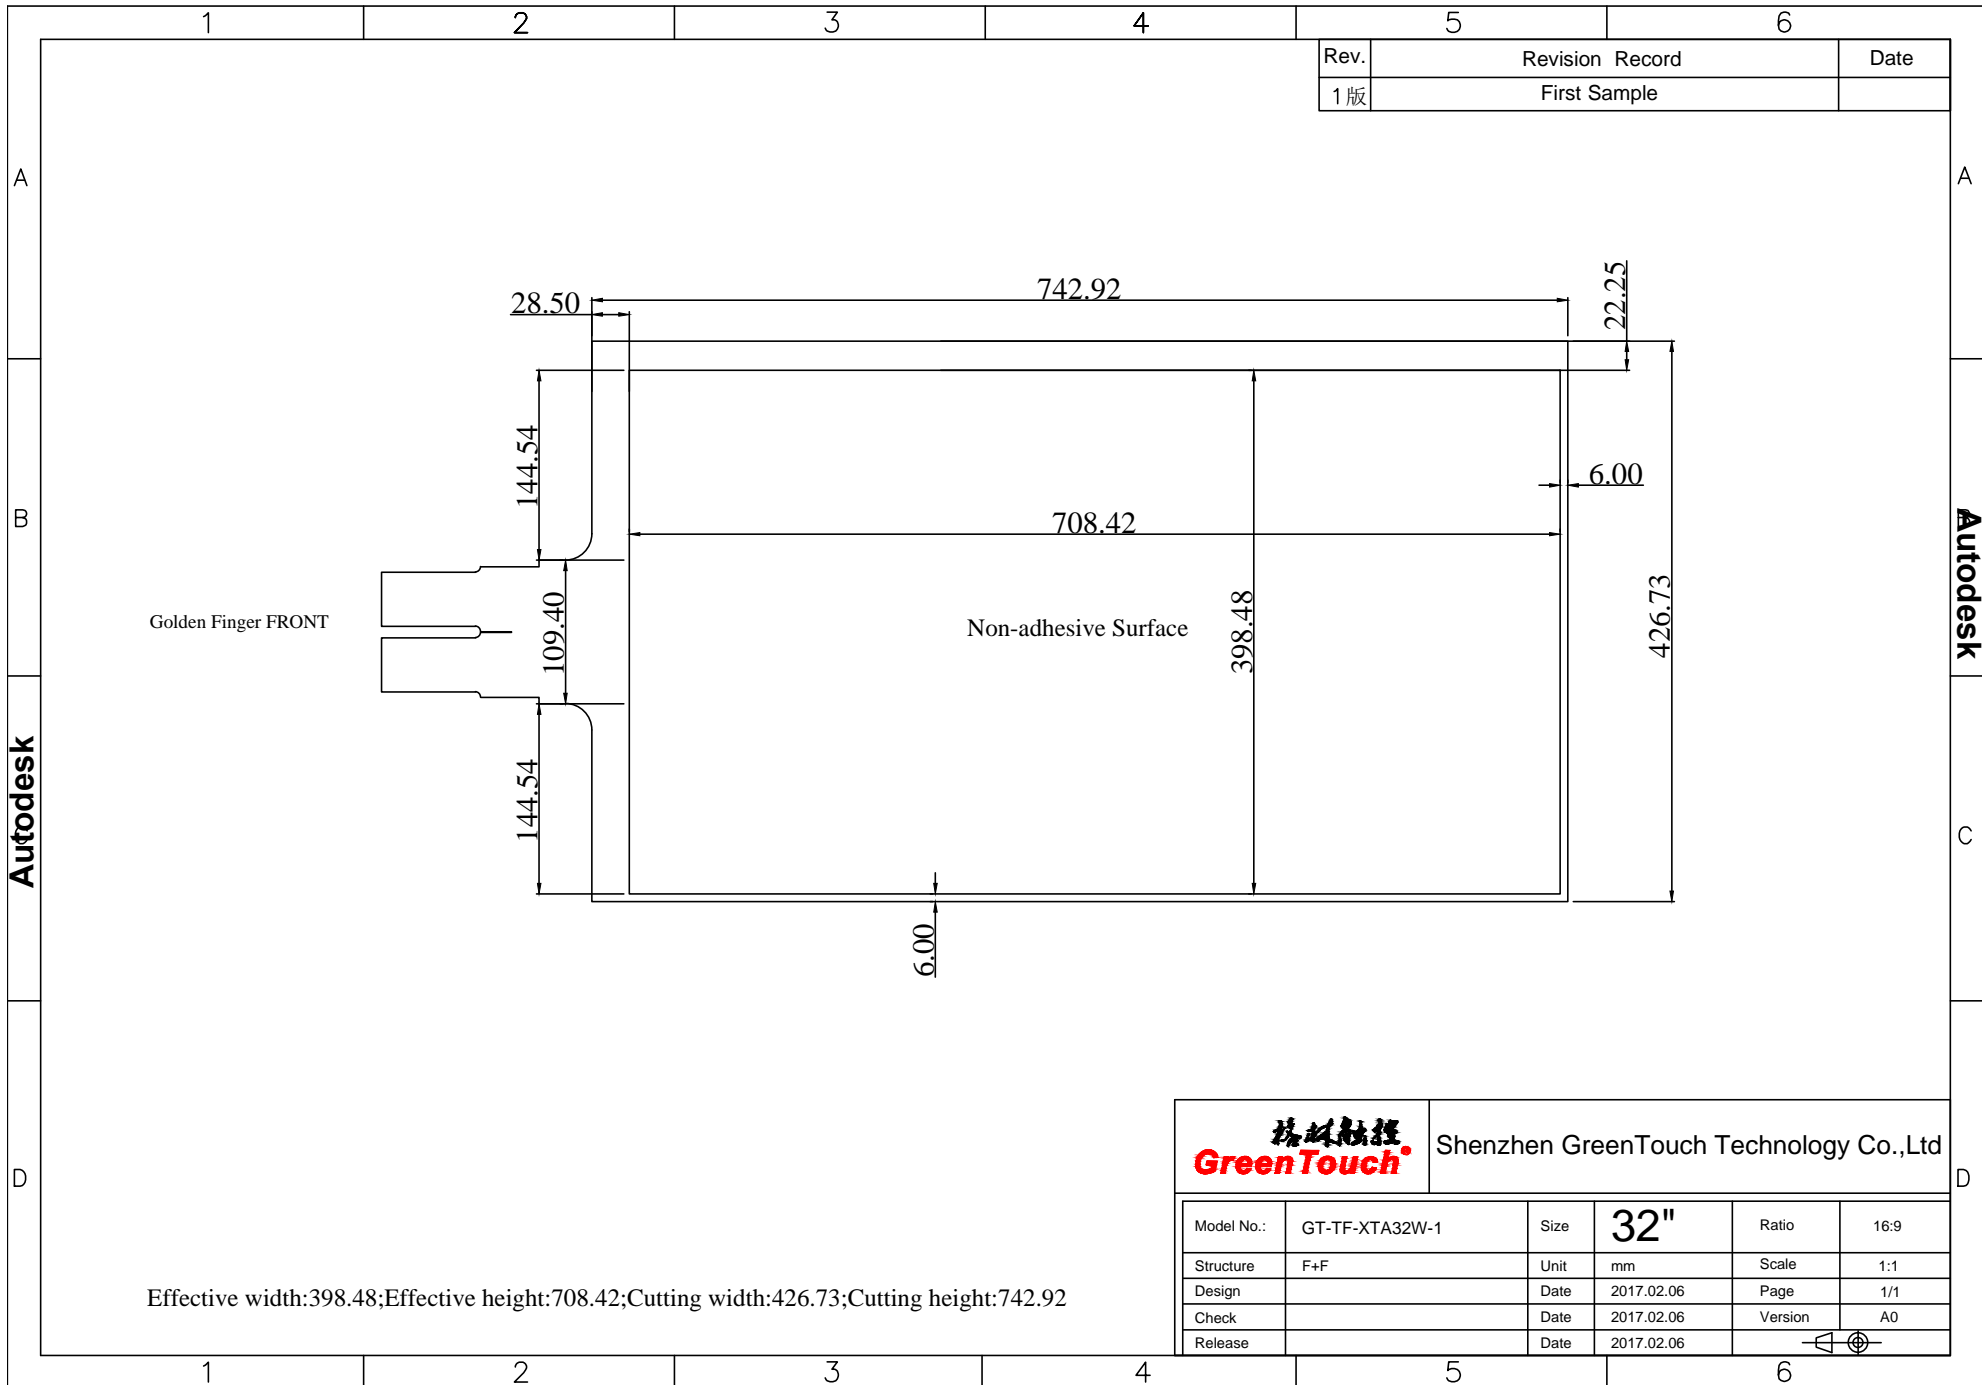

Rev.	Revision Record	Date
1版	First Sample	

Effective width:398.48;Effective height:708.42;Cutting width:426.73;Cutting height:742.92

		Shenzhen GreenTouch Technology Co.,Ltd			
Model No.:	GT-TF-XTA32W-1	Size	32"	Ratio	16:9
Structure	F+F	Unit	mm	Scale	1:1
Design		Date	2017.02.06	Page	1/1
Check		Date	2017.02.06	Version	A0
Release		Date	2017.02.06		