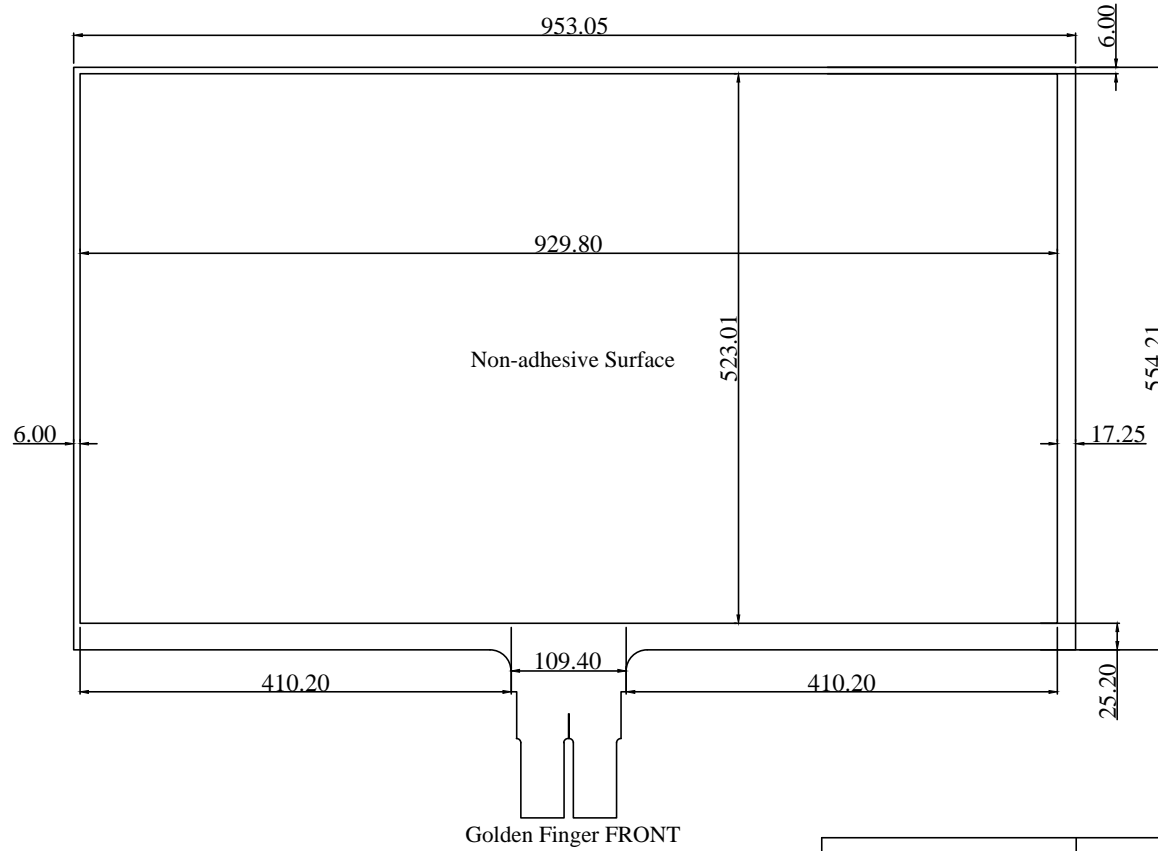

Rev.	Revision Record	Date
1版	First Sample	

Effective width:929.80;Effective height:523.01;Cutting width:953.05;Cutting height:554.21

		Shenzhen GreenTouch Technology Co.,Ltd			
Model No.:	GT-TF-XTA42L-1	Size	42"	Ratio	16:9
Structure	F+F	Unit	mm	Scale	1:1
Design		Date	2017.02.06	Page	1/1
Check		Date	2017.02.06	Version	A0
Release		Date	2017.02.06		