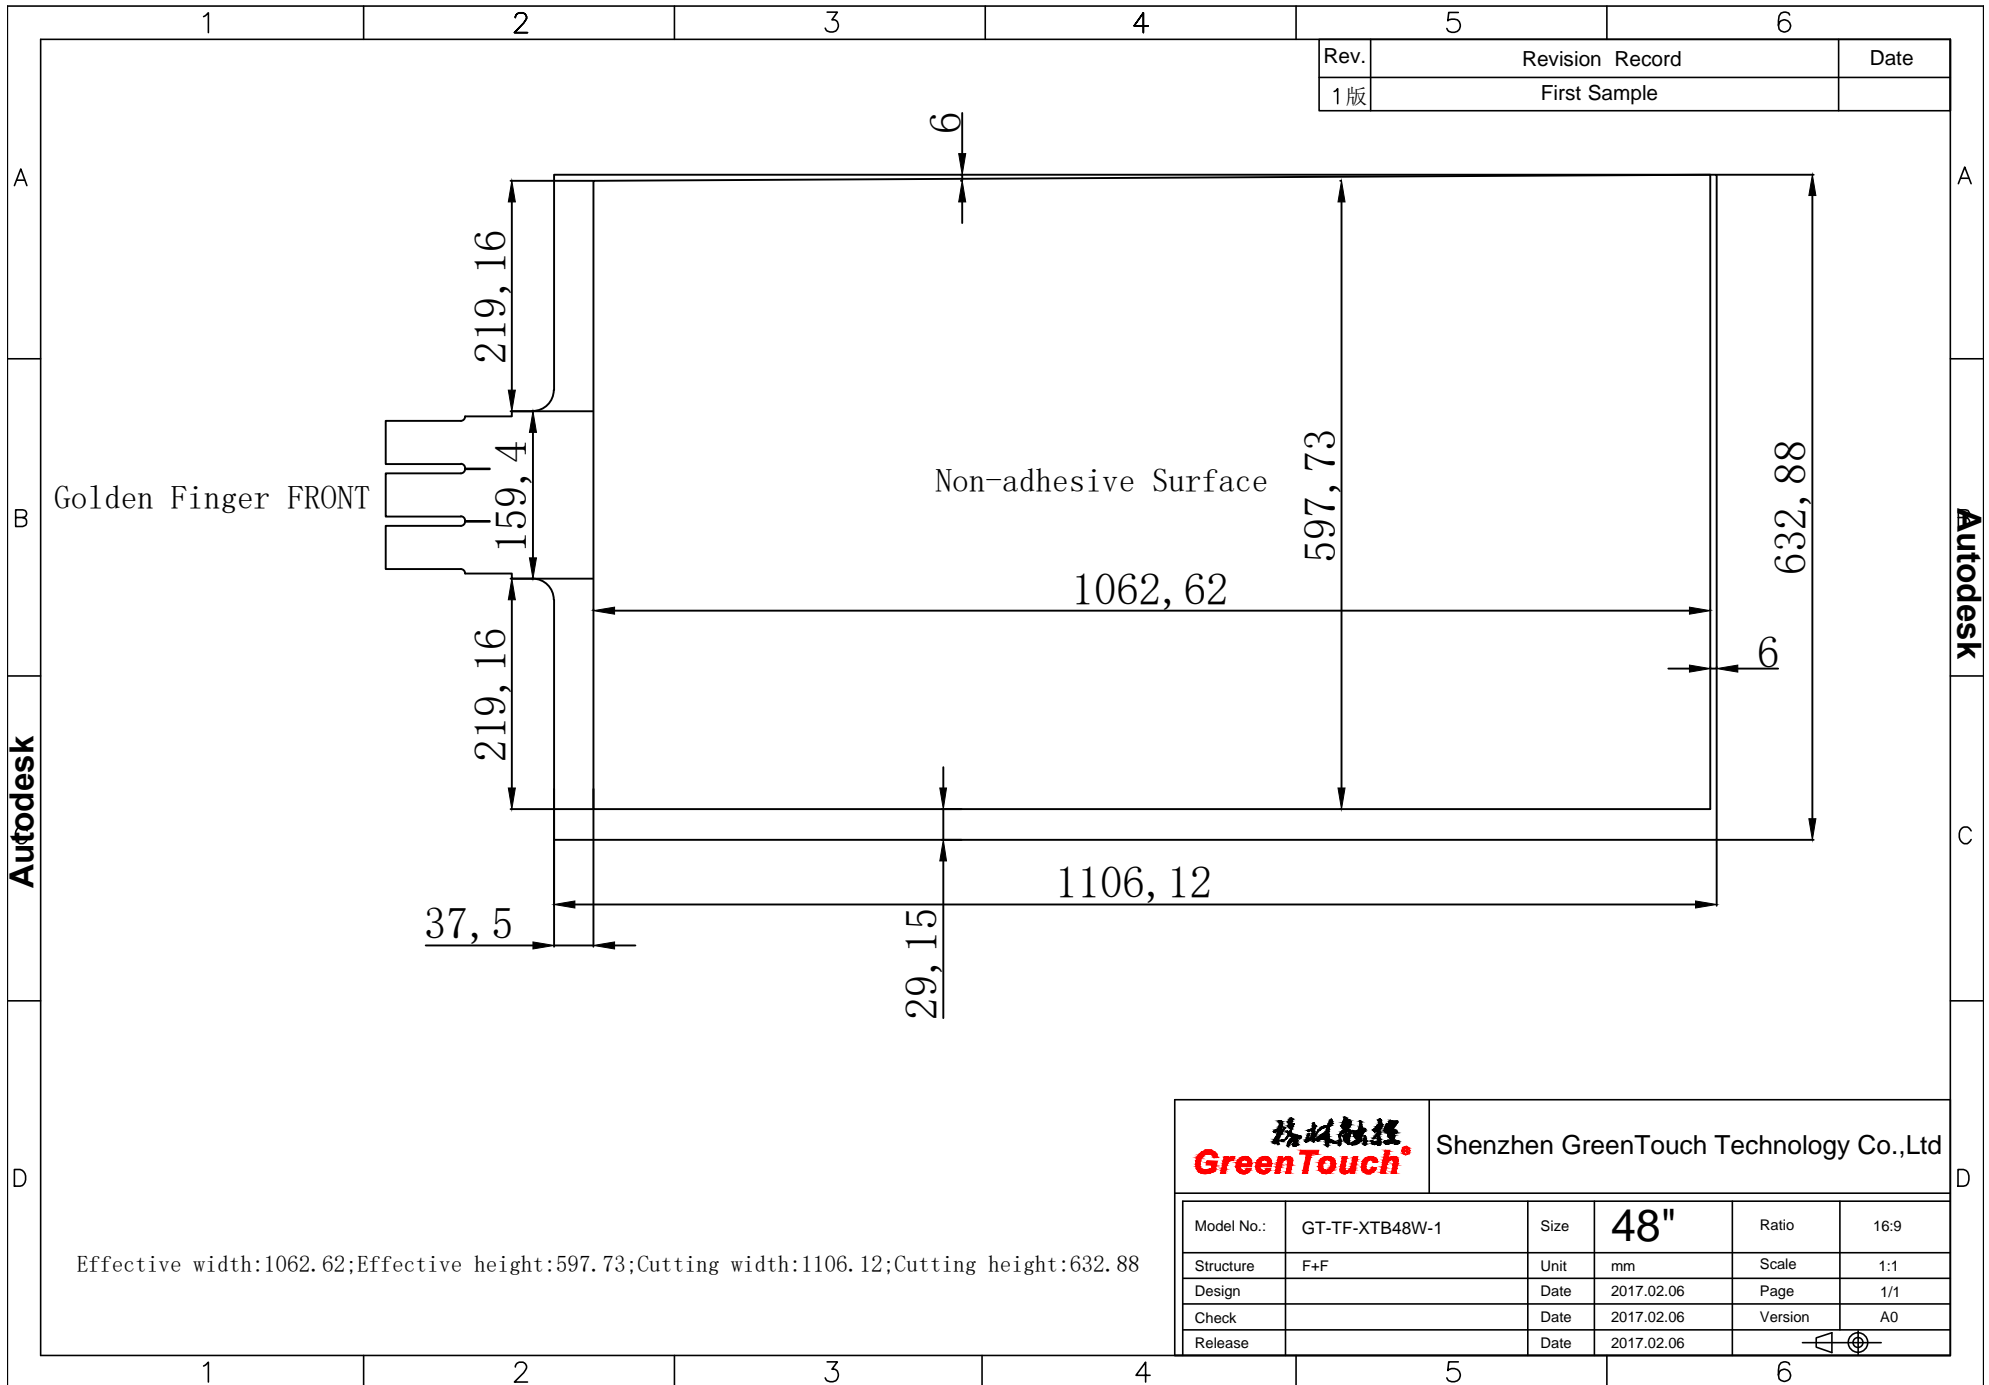

Rev.	Revision Record	Date
1版	First Sample	

Effective width:1062.62;Effective height:597.73;Cutting width:1106.12;Cutting height:632.88

		Shenzhen GreenTouch Technology Co.,Ltd			
Model No.:	GT-TF-XTB48W-1	Size	48"	Ratio	16:9
Structure	F+F	Unit	mm	Scale	1:1
Design		Date	2017.02.06	Page	1/1
Check		Date	2017.02.06	Version	A0
Release		Date	2017.02.06		