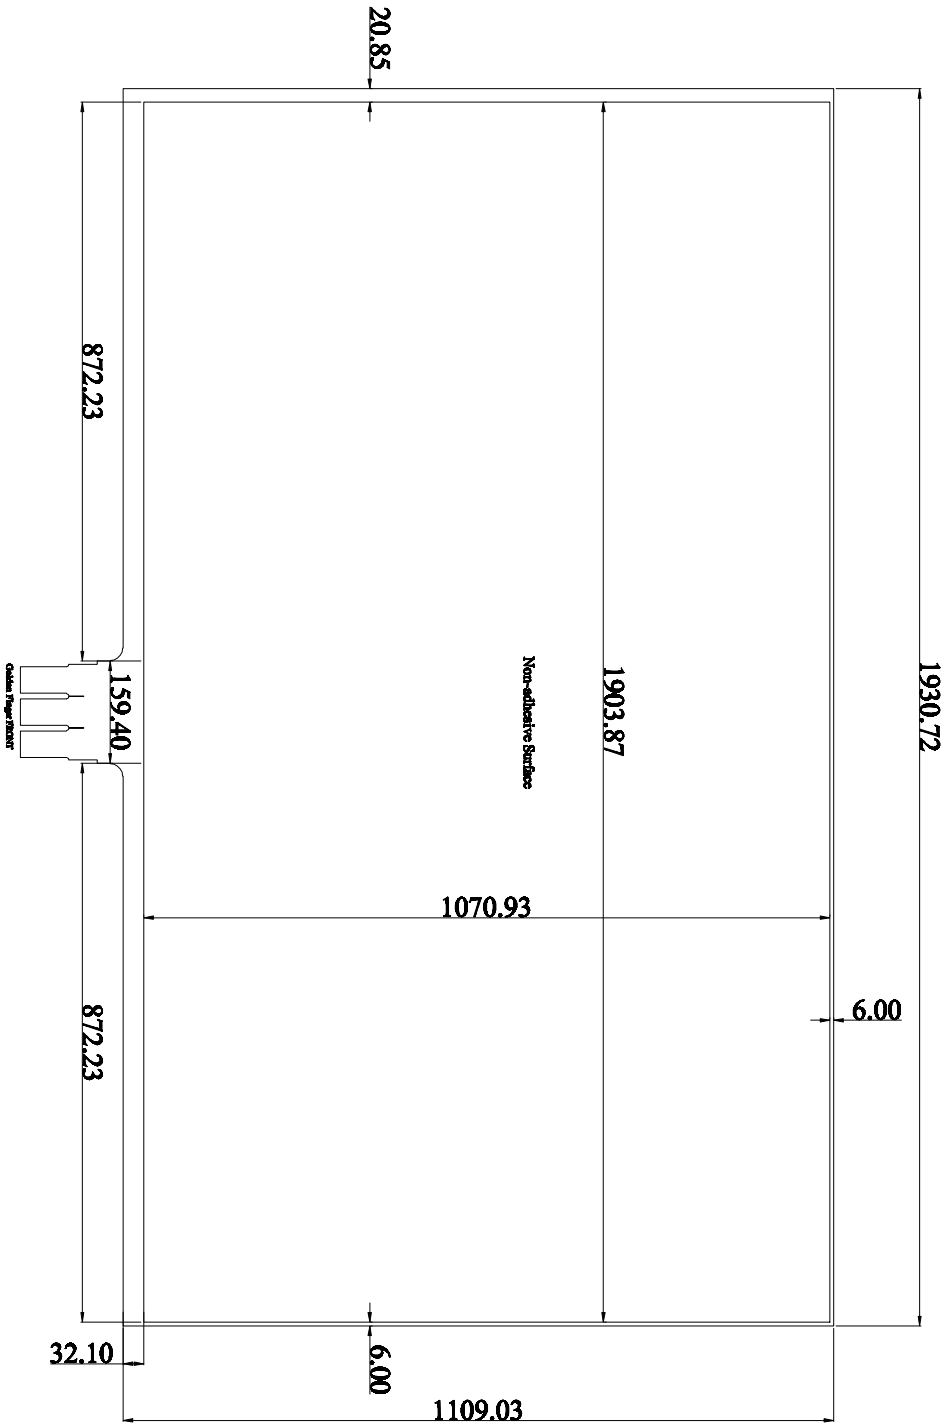

Rev.	Revision Record	Date
1版	First Sample	

Effective width:1903.87;Effective height:1070.93;Cutting width:1930.72;Cutting height:1109.03

绿触科技
GreenTouch
 Shenzhen GreenTouch Technology Co.,Ltd

Model No.:	Size	Ratio
GT-TF-XTB96L-1	86"	16:9
Structure	F+F	Unit
Design	李俊	Date
Check	付作书	Date
Release	邓耀生	Date
		2017.02.08
		Scale
		Page
		Version
		AD